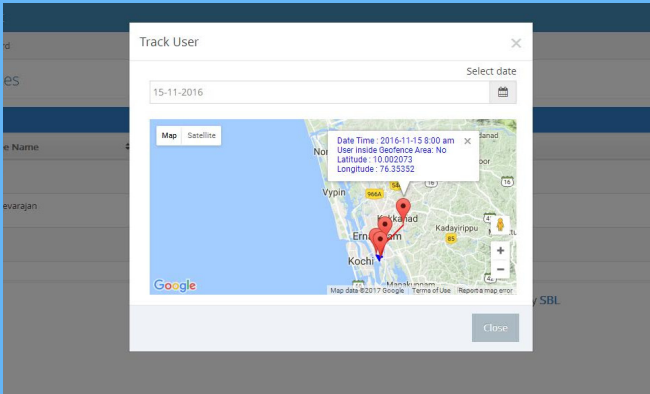

ABOUT SBL

SBL is an IT and IT Enabled Services organisation that offers smart solutions to organizations across multiple geographies and industry verticals. With our range of customized services and solutions, organizations can respond quickly to changing dynamics, reducing operational costs substantially while accelerating the growth of their businesses.

INDIA Corporate Office	Carnival Infopark - Phase II Kakkanad, Cochin India - 682 042 Ph: +91 484 424 9999	USA	60 Watson Blvd., Ste. 1 Stratford CT 06615 Phone: +1 512 813 7648
Middle East	AW Rostamani Building Nissan Showroom, Suit No: 311 3rd Floor, Po Box No: 2128, Deira Dubai, Tel : +971 568382842	UK	SWfour 67 Wingate Square Clapham Common Old Town London SW4 0AF, UK Tel: +44 7885 899 841

info@sblcorp.com
www.sblcorp.com

Accreditations & Associations